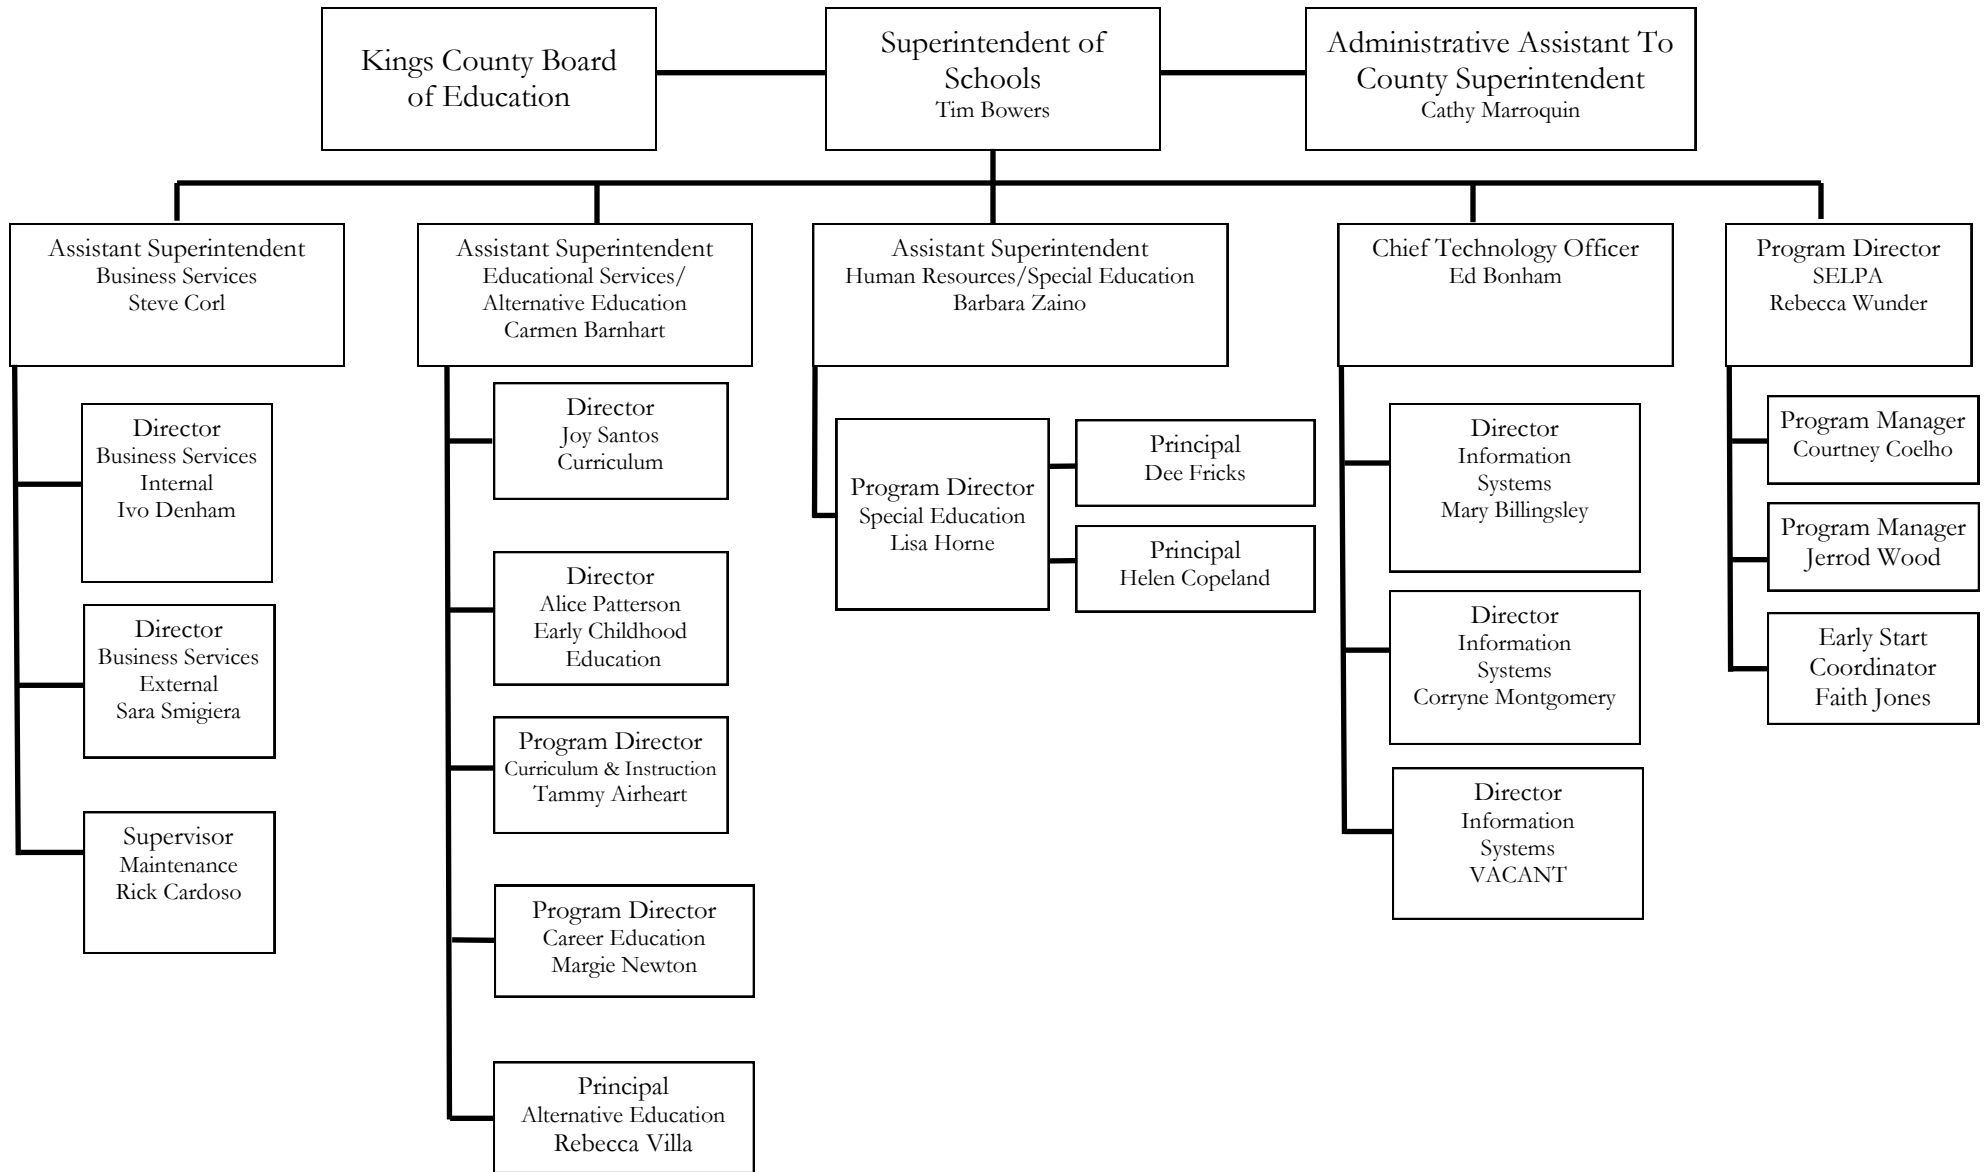

# Kings County Office of Education Management Team

## 2017-18 Organizational Chart

Contact:  
Kings County Office of Education  
559-589-2500