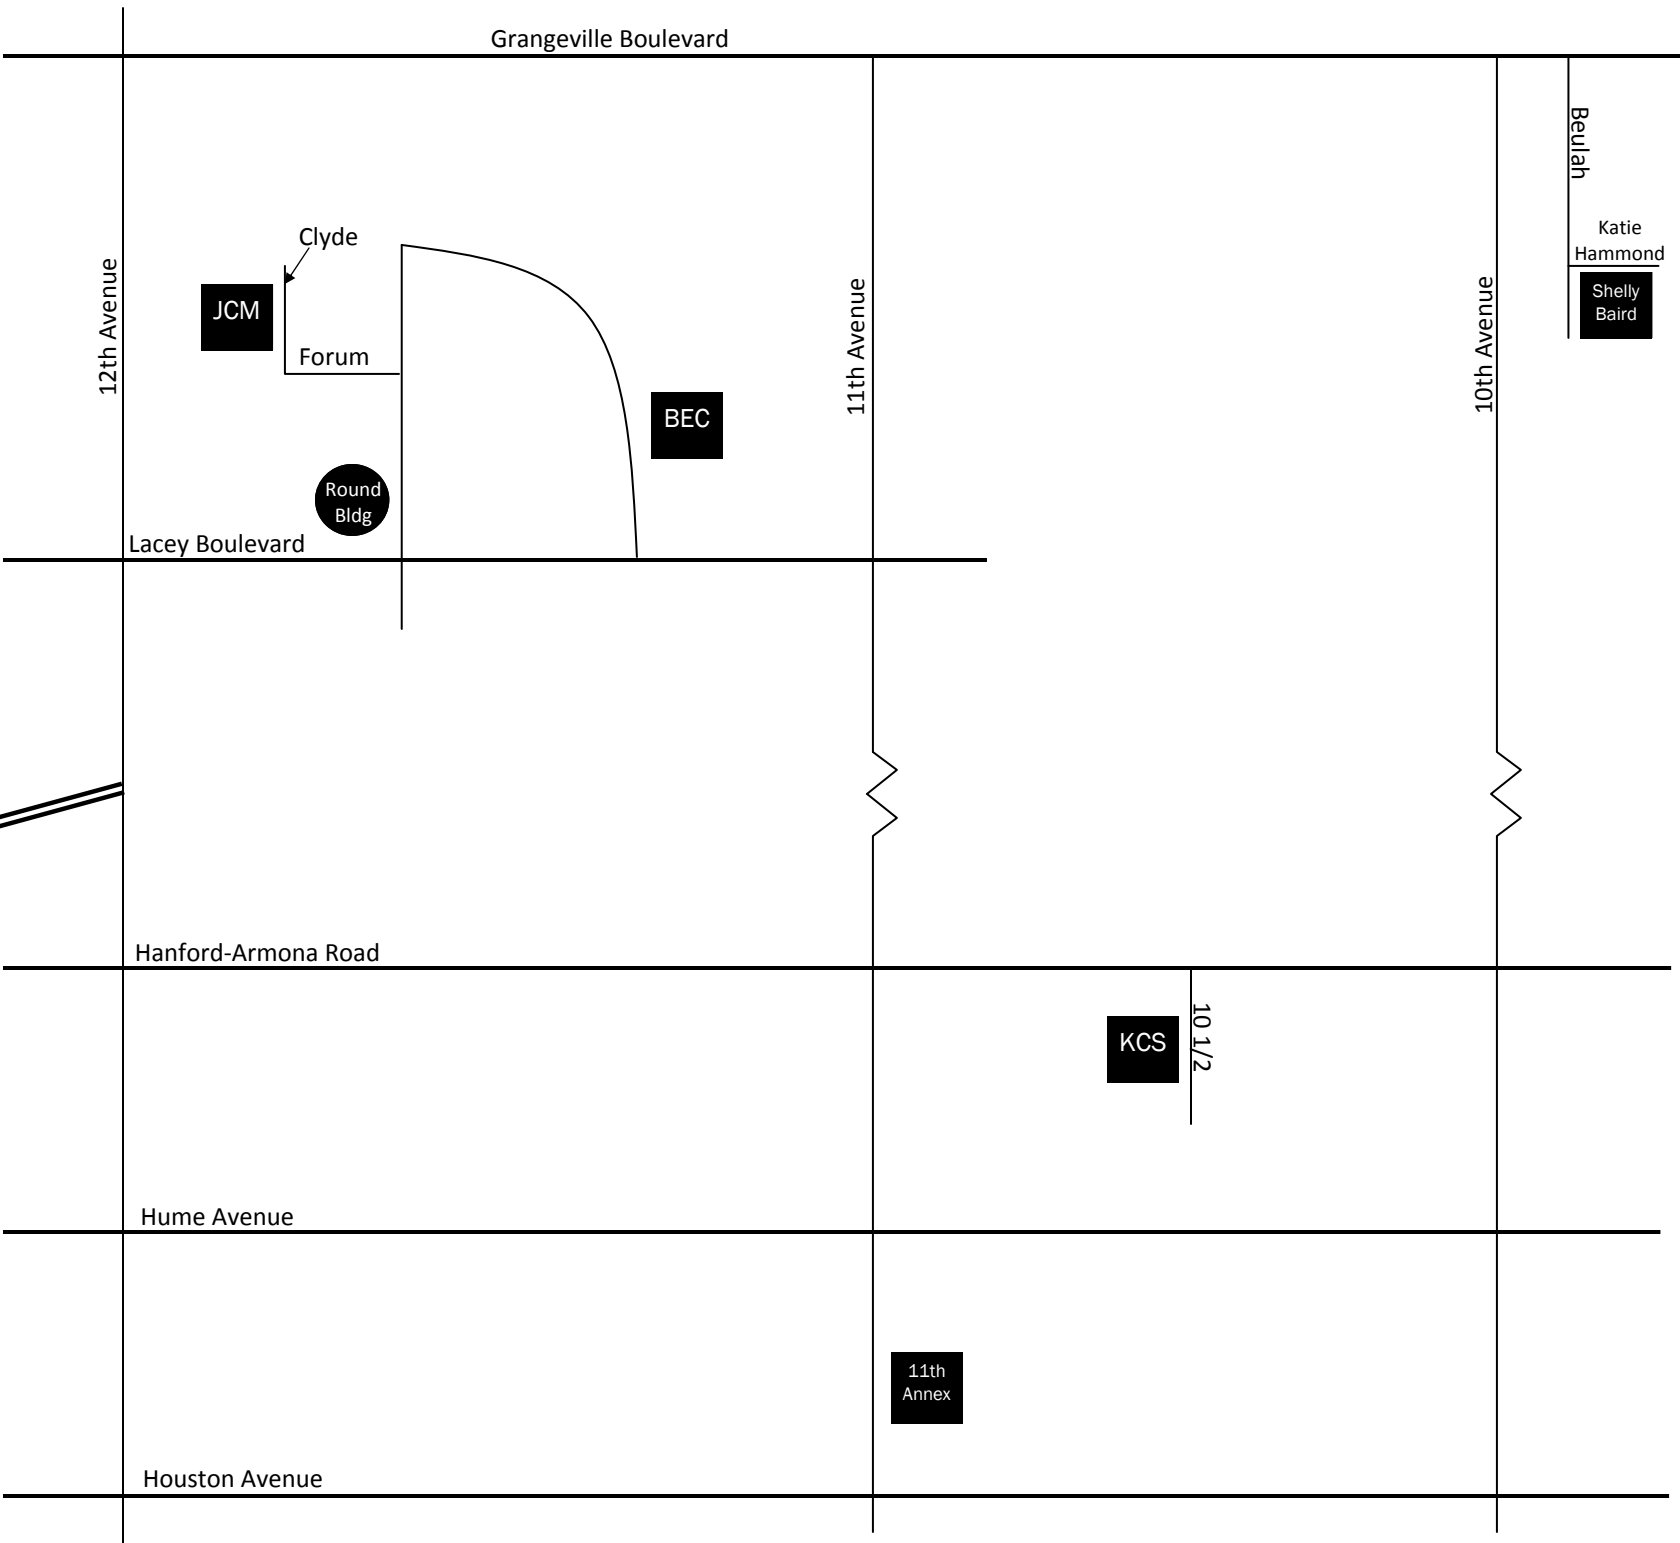

Facility Locations

For Assistance Call: (559) 584-1441

HWY 198

Key	
	Road is continuous but not drawn to scale
BEC	Boogaard Education Center
JCM	JC Montgomery School
KCS	Kings Community School
LSC	Lemoore Services Center